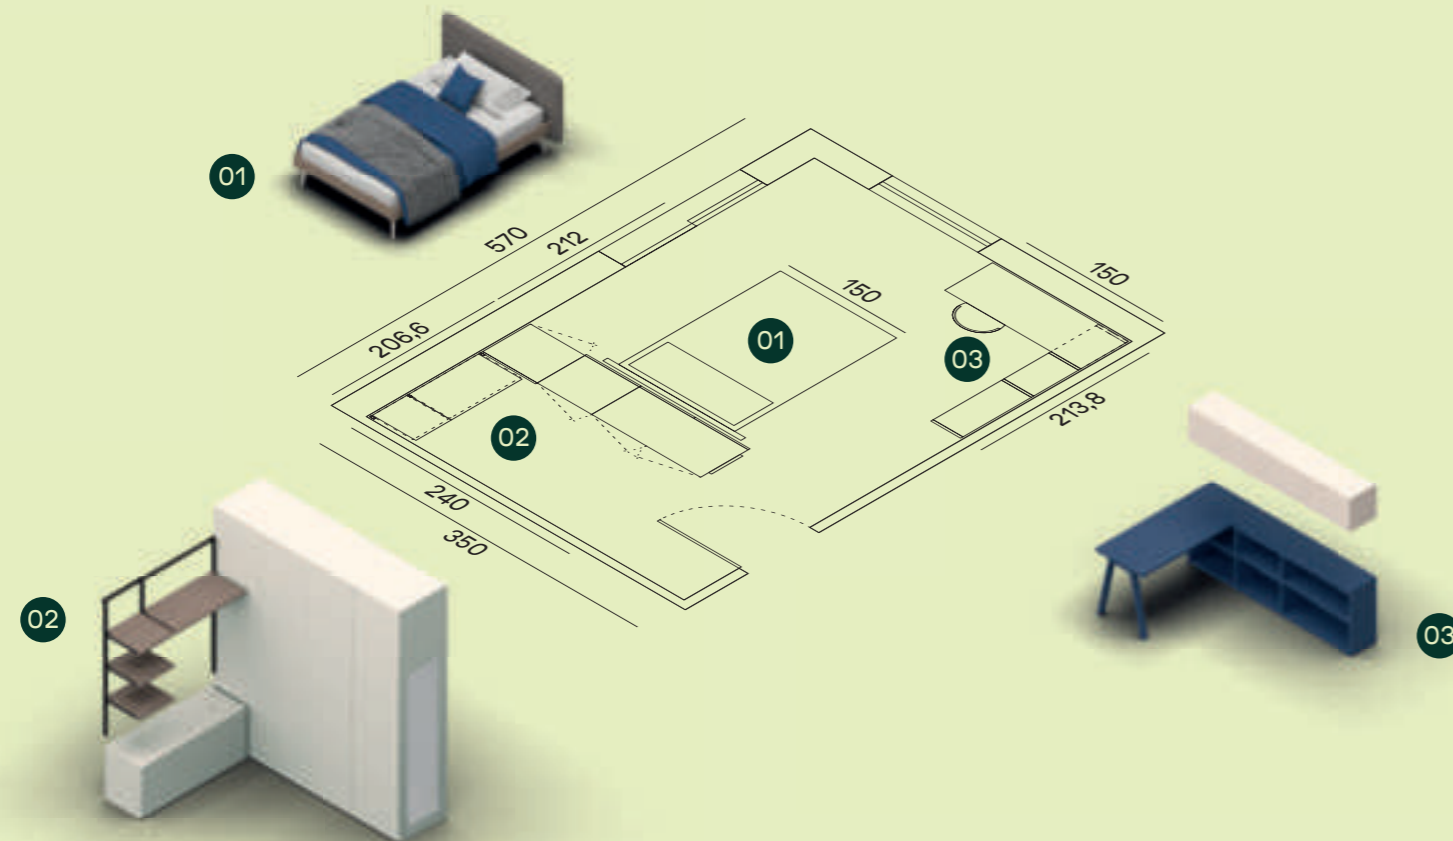

Armadio battente Be-face in finitura Tortora con specchio appeso su fianco.
Letto Flora con testiera imbottita ecopelle Prestige E208, giroletto Alfa in finitura Materico Noce e piede Conico. / Be-face wardrobe in Tortora finish with mirror hanged on the side. Flora bed with upholstered headboard in Prestige E208 eco-leather, Alfa bed frame in Materico Noce finish and Conico foot.