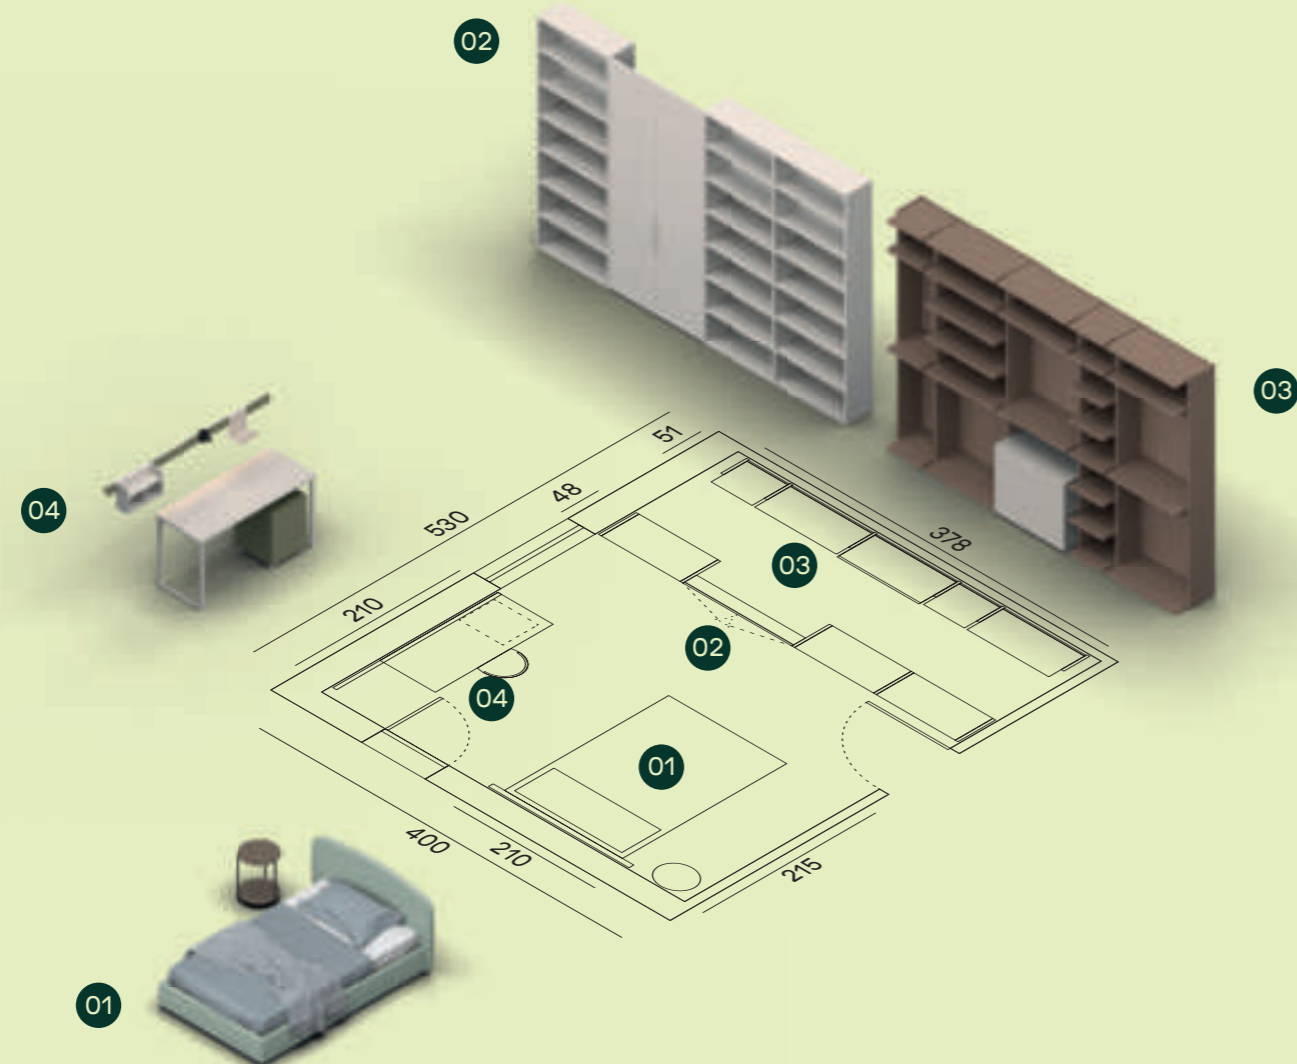

Maniglia T24 - Push / T24 handle - Push pull

Libreria bifacciale con schienali e Portale in finitura Tortora. Scrivania T50 con gambe telescopiche in finitura Tortora e sedia Aurea su ruote con cuscino in ecopelle Prestige E209. / Double-sided bookcase with back panels and walk-in doorway in Tortora finish. T50 desk with adjustable telescopic legs in Tortora finish and Aurea chair on castors with seat in Prestige E209 fabric.