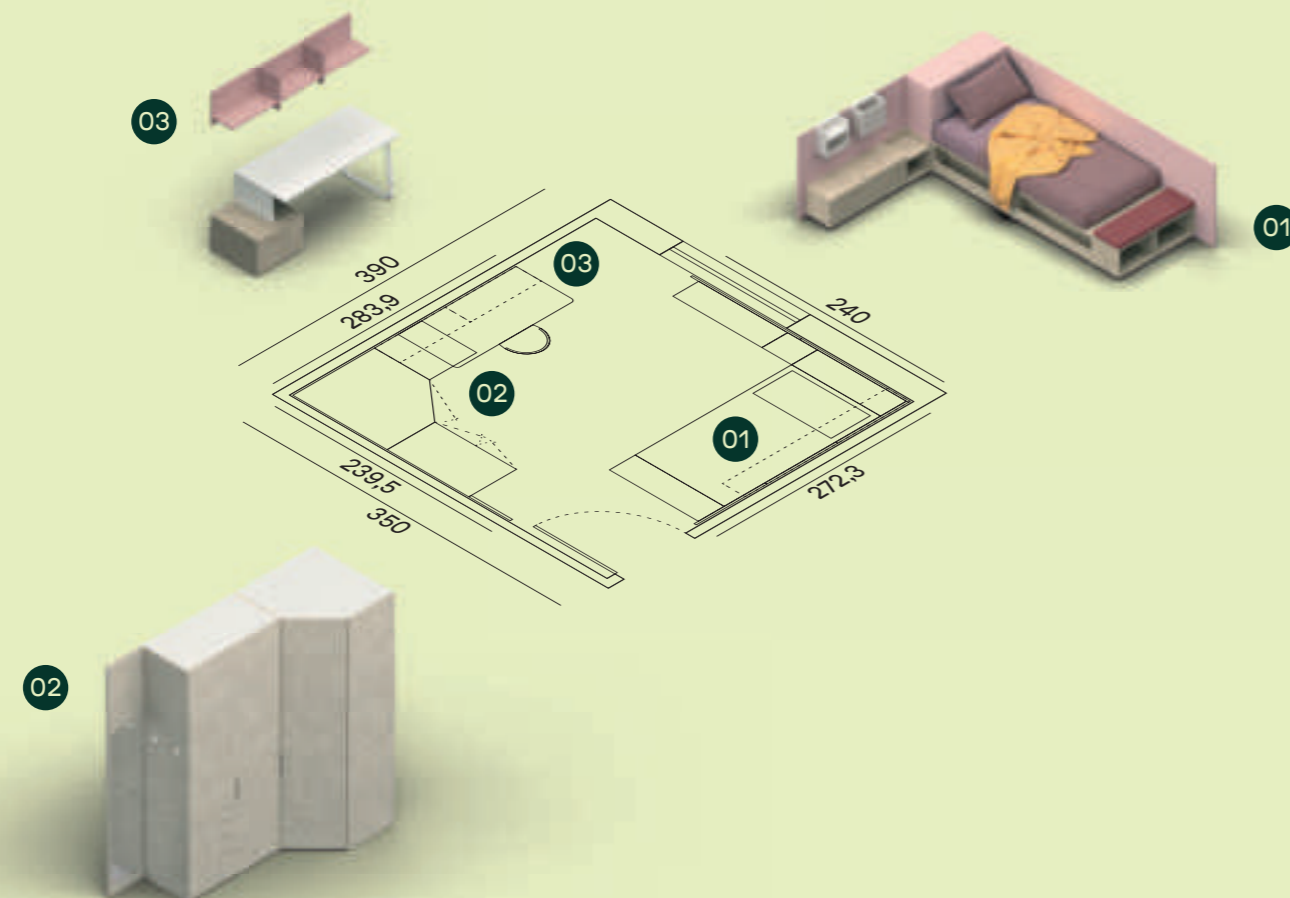

Maniglia T76 / T76 handle

Letto Plaza con cassetti estraibili in finitura Dekor Avana, contenitore retroletto in finitura Dalia. / Plaza bed with pull-out deep drawers in Dekor Avana finish, storage headboard in Dalia finish.