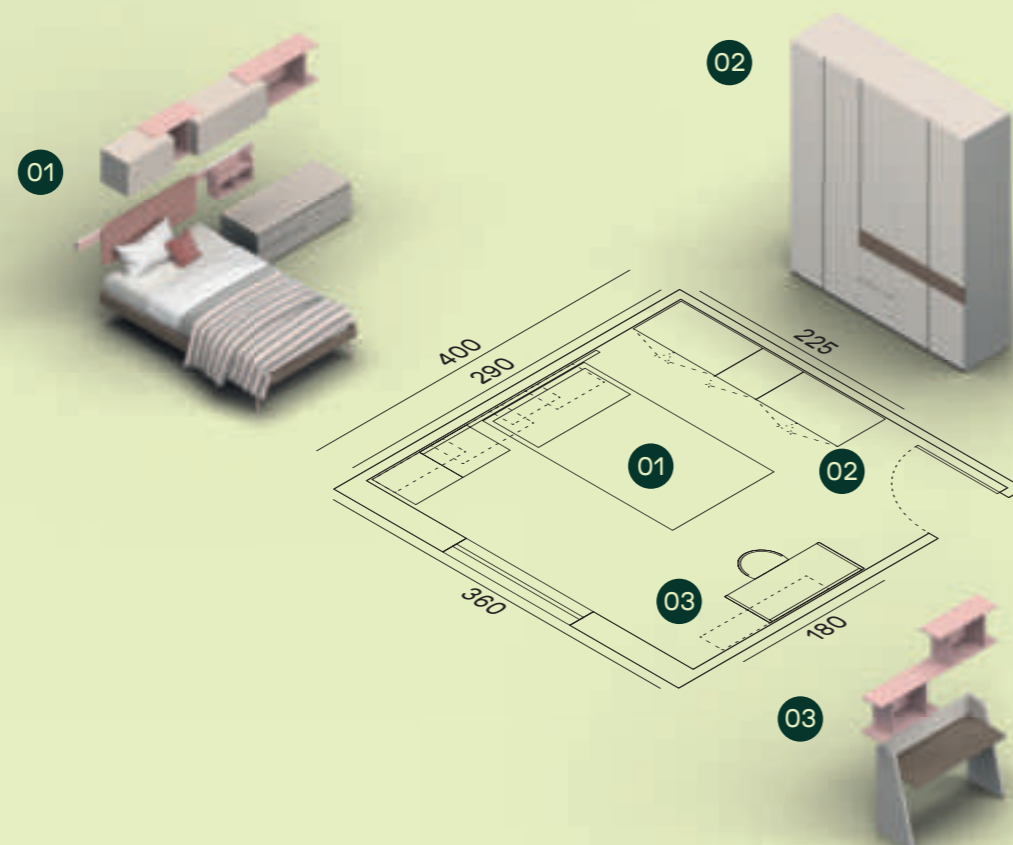

Barra Surf retro illuminata in finitura Dalia con pannello imbottito in tessuto Saturno SA16, casellario in finitura Dalia. / Backlit Surf equipped rail in Dalia finish with upholstered panel in Saturno SA16 fabric, open element in Dalia finish.