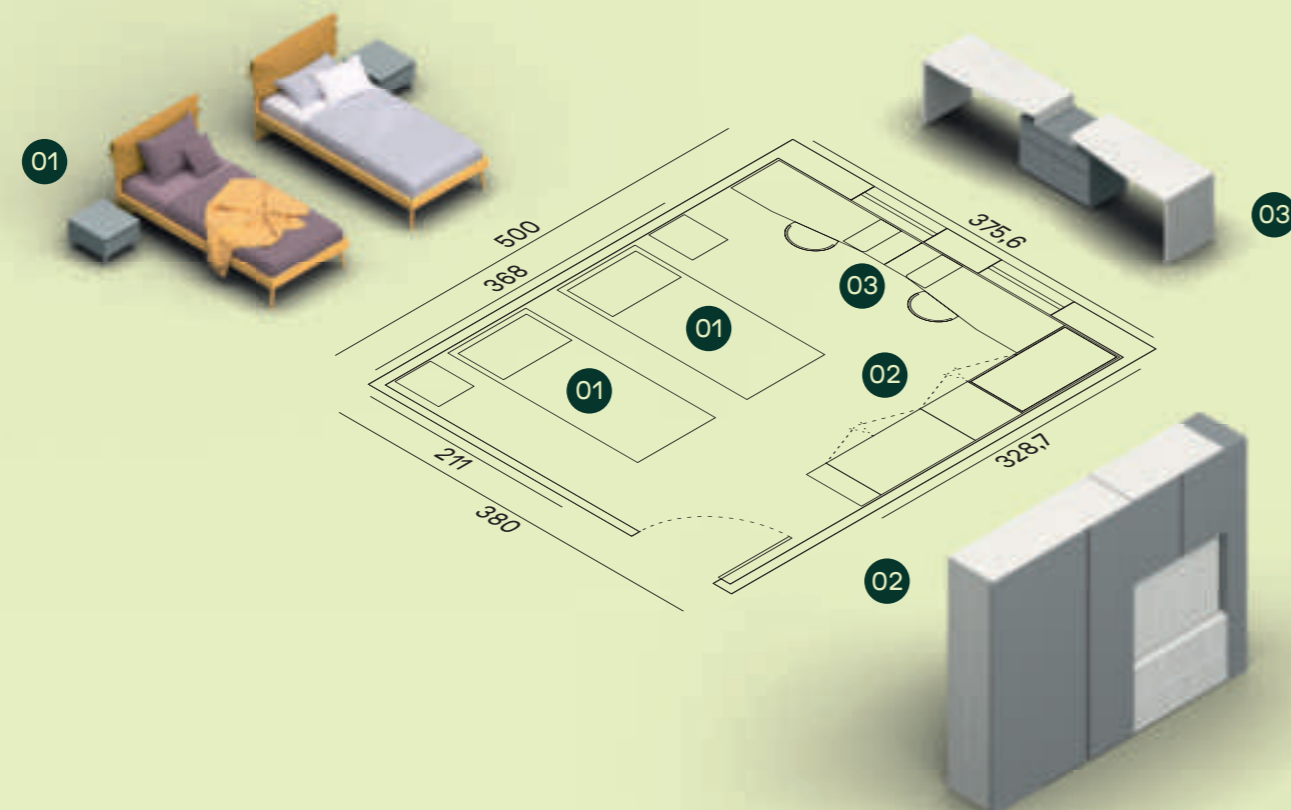

Letto One con cuffia con fiocco in tessuto Demetra D009, giroletto Dritto e piede Conico in finitura Curcuma. Comodino con piede Conico in finitura Grigio. / One bed with upholsterd cover with ribbon in Demetra D009 fabric, Dritto bed frame and Conico foot in Curcuma finish. Box drawer unit with Conico foot in Grigio finish.