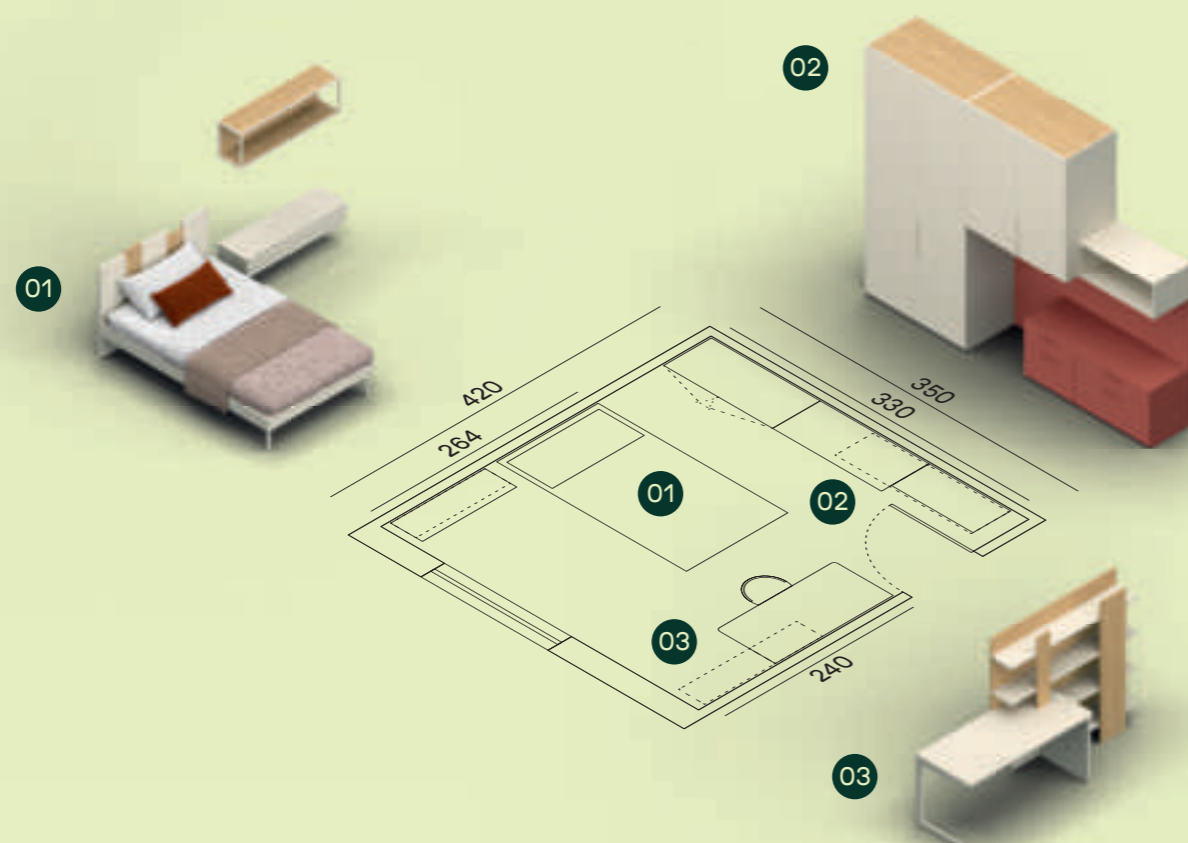

Letto Strike con giroletto Alfa e piede Conico in finitura Beige e Materico Rovere e casellario Kios in finitura Beige con ripiani e schiena in finitura Materico Rovere. / Strike Bed with Alfa bed frame and Conico foot in Beige and Materico Rovere finish and Kios open element in Beige finish with back panel and shelves in Materico Rovere.