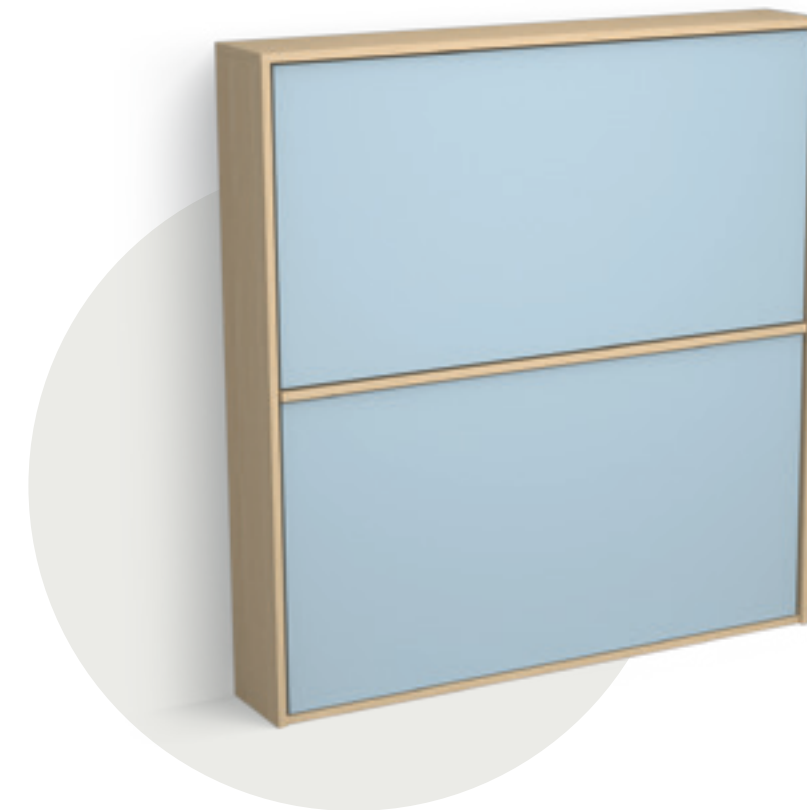

Vagone Up

Vagone Up

Dimensioni rete
Bed base dimensions:
90x190cm

Disponibile in due
profondità:
32,8cm (128cm aperto) e
45,6cm (141cm aperto).

Disponibile in tutte le finiture
melaminiche.
Telaio rete e meccanismo
in metallo verniciato grigio
scuro.

*Available in two depth:
32,8cm (128cm opened) and
45,6cm (141cm opened).*

*Available in all
melamine finishes.
Dark grey painted
mechanism and bed base.*